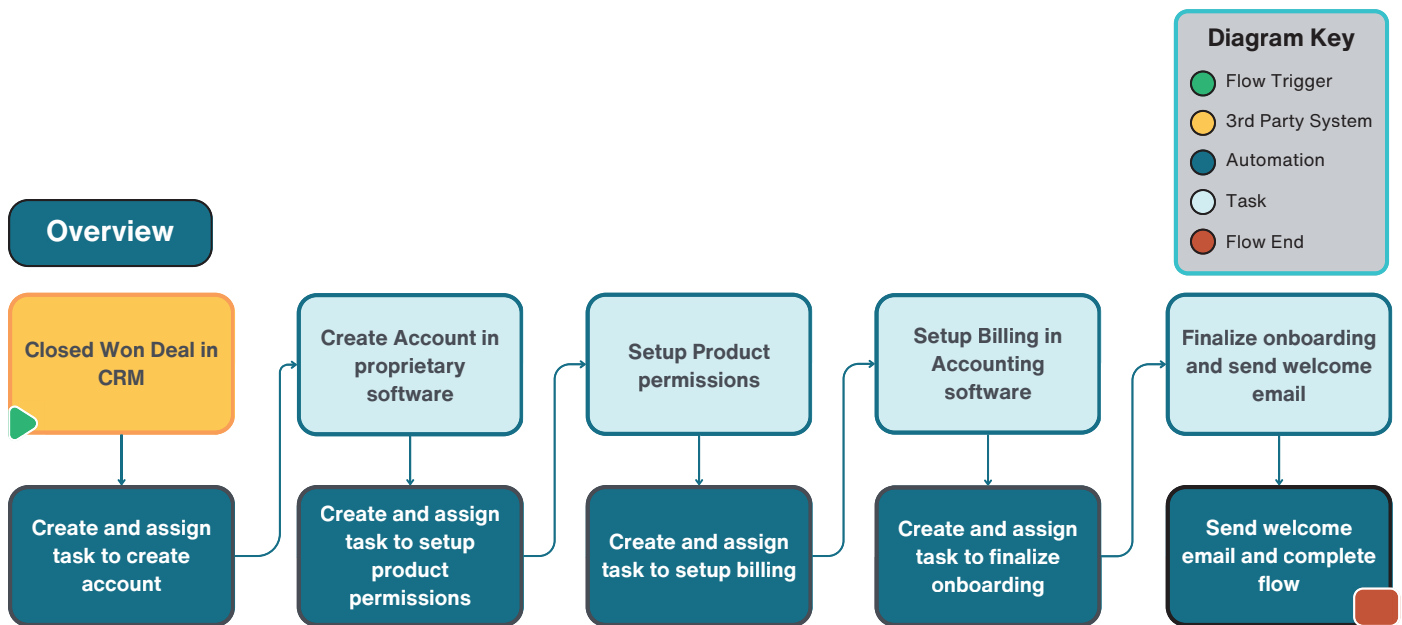

CUSTOMER ONBOARDING

OptimallyFlow provides visibility into the customer onboarding process and automates team hand-offs, ensuring a smooth, efficient onboarding experience

TaskApp View